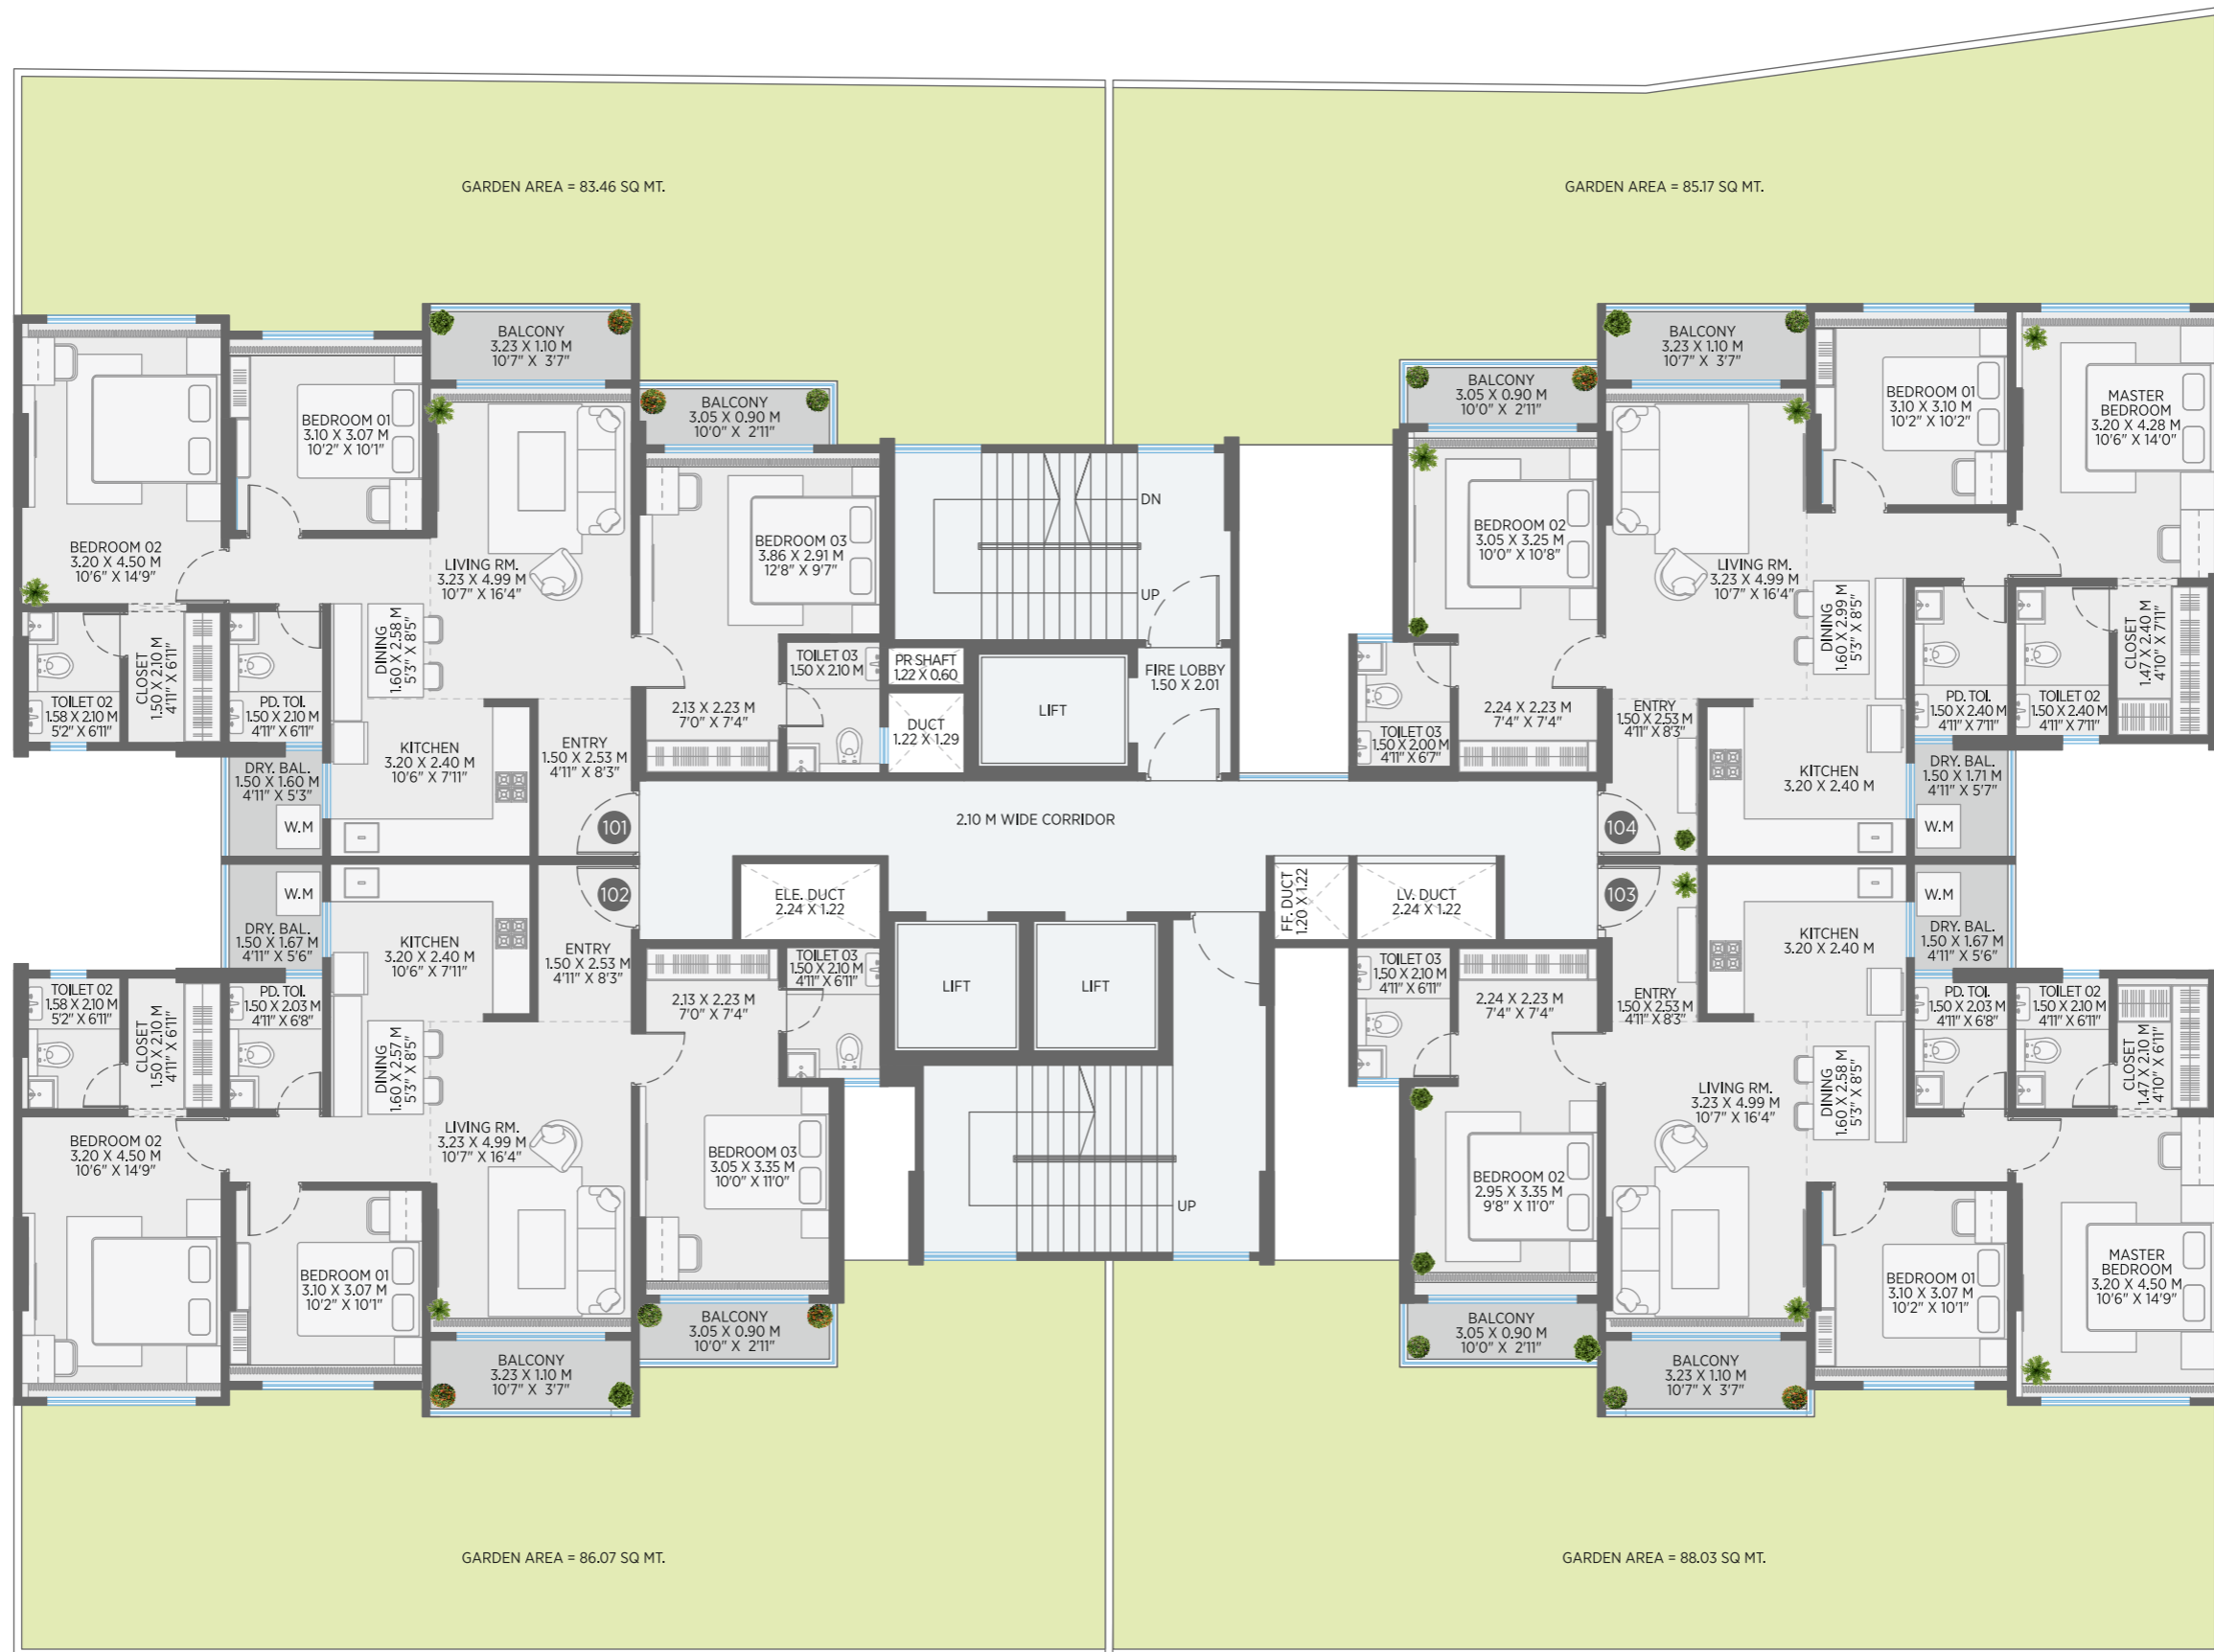

**CARPET AREA STATEMENT**

UNIT NO.	TYPE	CARPET AREA (1)	BALCONY (2)	USABLE CARPET AREA (3 = 1+2)
101, 102 103, 104	2 BHK	706.92 SQ. FT.	63.34 SQ. FT.	770 SQ. FT.

**CARPET AREA STATEMENT**

UNIT NO.	TYPE	CARPET AREA (1)	BALCONY (2)	USABLE CARPET AREA (3 = 1+2)	GARDEN AREA (4)
101	3 BHK	993.51 SQ.FT.	95.15 SQ.FT.	1,088 SQ.FT.	898.36 SQ.FT.
102	3 BHK	981.24 SQ.FT.	95.58 SQ.FT.	1,076 SQ.FT.	926.47 SQ.FT.
103	3 BHK	981.24 SQ.FT.	95.58 SQ.FT.	1,076 SQ.FT.	947.64 SQ.FT.
104	3 BHK	994.48 SQ.FT.	97.19 SQ.FT.	1,091 SQ.FT.	916.86 SQ.FT.

**B WING**  
TYPICAL FLOOR PLAN

**CARPET AREA STATEMENT**

UNIT NO.	TYPE	CARPET AREA (1)	BALCONY (2)	USABLE CARPET AREA (3 = 1+2)
101	3 BHK	993.51 SQ.FT	95.15 SQ.FT	1,088 SQ.FT.
102	3 BHK	981.24 SQ.FT	95.58 SQ.FT	1,076 SQ.FT.
103	3 BHK	981.24 SQ.FT	95.58 SQ.FT	1,076 SQ.FT.
104	3 BHK	994.48 SQ.FT	97.19 SQ.FT	1,091 SQ.FT.